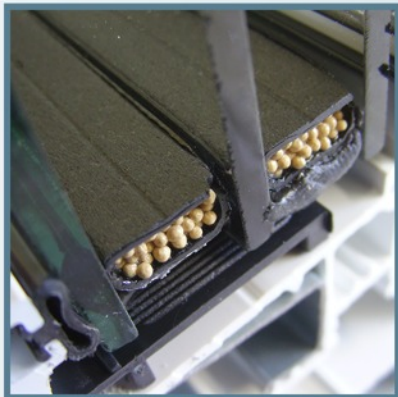

Triple Glazing

Our triple glazing comprises of 3 panes of glass, 2 warm-edge spacer bars and argon gas creating superior performance in energy efficiency and noise reduction.

- Elite 70 windows allow for a 40mm glass unit.
- Elite 63 windows allow for a 36mm glass unit.
- The cavity created to cater for 3 panes of glass can improve sound insulation by over 20%.
- Triple glazing exceeds the efficiency of any A-Rated double glazed window.
- The centre pane of glass is toughened as standard which therefore increases security.