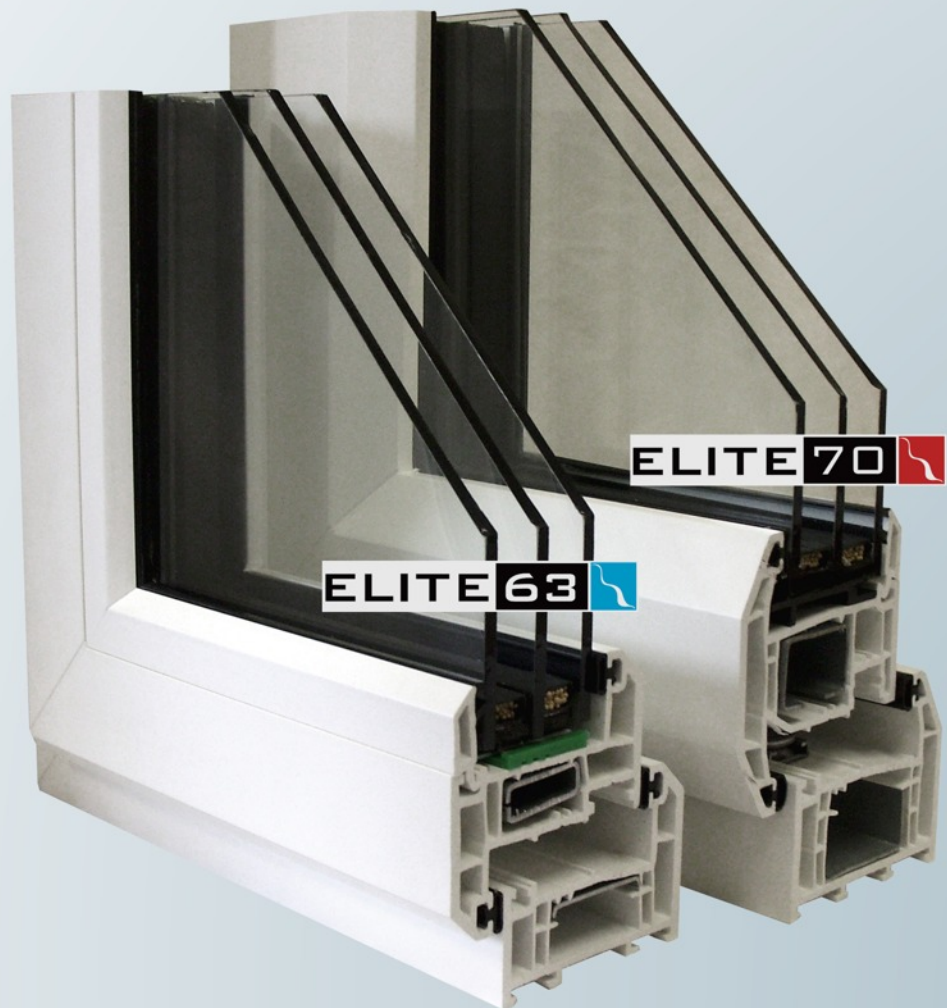

Triple Glazing

Superior performance in
energy efficiency and
noise reduction

ELITE 70 

ELITE 63 

trade
windows 
www.tradewindowsbristol.com

www.tradewindowsbristol.com
11 - 16 Cater Road, Bishopsworth
Bristol, BS13 7TW
Tel: 0845 873 1190 Fax: 0845 873 1191
Email: sales@tradewindowsbristol.com

Triple Glazing

Our triple glazing comprises of 3 panes of glass, 2 warm-edge spacer bars and argon gas creating superior performance in energy efficiency and noise reduction.

- Elite 70 windows allow for a 40mm glass unit.
- Elite 63 windows allow for a 36mm glass unit.
- The cavity created to cater for 3 panes of glass can improve sound insulation by over 20%.
- Triple glazing exceeds the efficiency of any A-Rated double glazed window.
- The centre pane of glass is toughened as standard which therefore increases security.