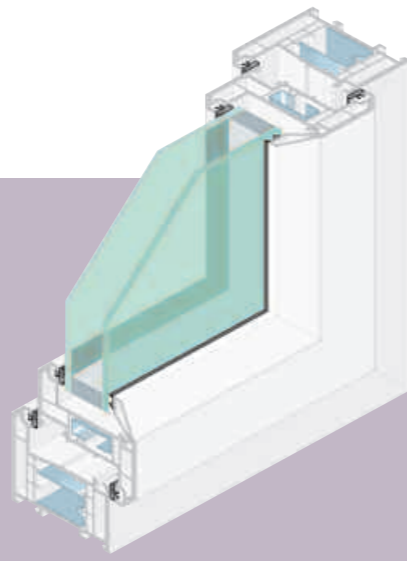

The Elite 63 is one of Spectus' leading products. Following extensive research in technology, legislation and thermal efficiency, the Elite 63 is a complete suite of component parts, which enables the design, manufacture and installation of a full range of window door and conservatory components, all from the same system. This attention to detail provides simplicity in design and fitting for your installer and unrivalled style and choice for you. Plus results in a consistent aesthetic finish throughout your property.

**Key features**

- Choose from either Chamfered or Ovolo designed profiles to create a consistent finish across all areas of your property
- Market leading multi chambered profile provides increased thermal efficiency
- Post Co-Extrusion (PCE) Flexible gaskets are securely pre-fitted to the profile during manufacture to prevent any shrink back through ageing. This provides extended performance and keeps your windows in optimum condition for longer.
- Glazing options from 24mm - 36mm providing a choice of thermal and acoustic solutions
- Complete system with a full range of aesthetic accessories such as Georgian Bars and Decorative Horns
- The Elite 63 shares common details with Spectus' Patio doors and Reversible 70 products resulting in compatibility across all product ranges, providing you with more choice and a consistent finish
- Spectus profiles are extruded in accordance with BSEN9001:2008 and kitemarked under licence BSEN12608