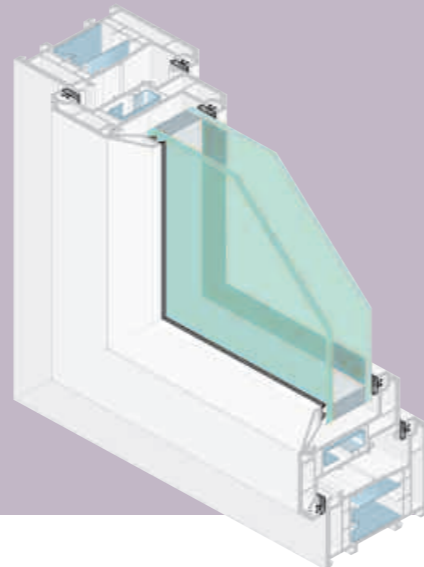

Conservatory features at a glance

- Conservatories are available as part of the Elite 63 product range
- A choice of either Chamfered or Ovolo frames
- Concealed gaskets provide a superior seal for the thermal efficient glass and provide increased protection against thermal and sound loss
- Conservatory styles to suit any period of property
- Bespoke design and planning service to cater for your individual needs