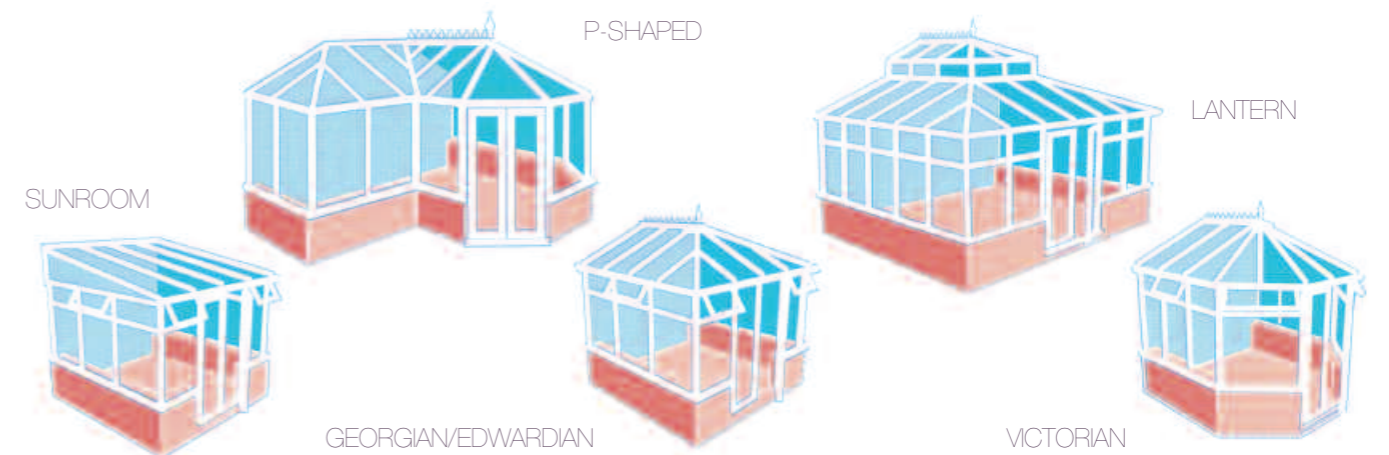

Practicality & style

Spectus Conservatories are available in a number of styles to ensure they are a stylish and seamless addition to your property. Whatever the age and style of your home, speak to your installer to discuss which solution is best for your property.